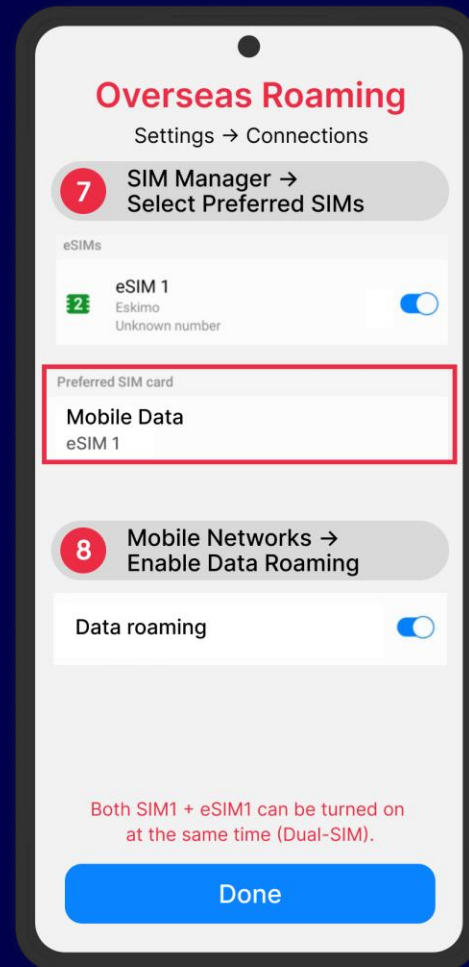

Android - How To Install eSIM

- It may sometimes take 5 - 10 minutes to connect to a new destination network for the first time
- Switch ON/OFF Airplane mode for 10 secs. Turn OFF Wi-Fi
- Still can't connect? Reboot your device or contact us via Eskimo LiveChat