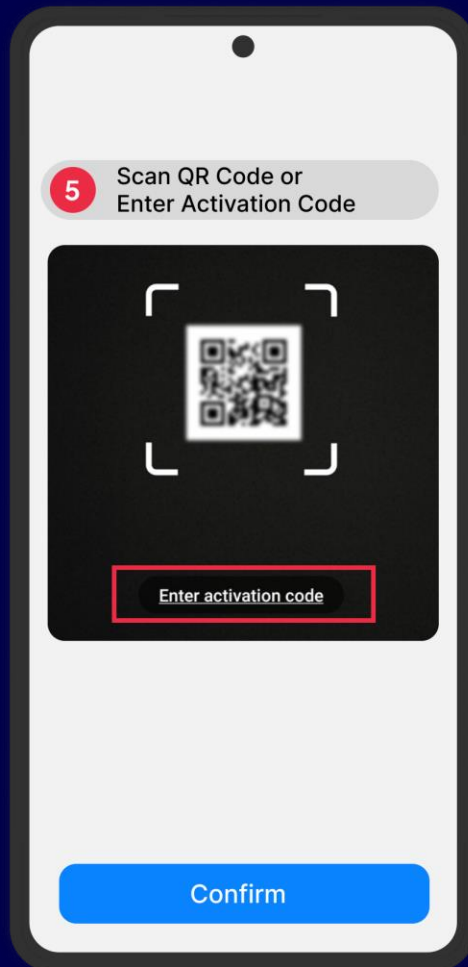

Android - How To Install eSIM

- It may sometimes take 5 - 10 minutes to connect to a new destination network for the first time
- Switch ON/OFF Airplane mode for 10 secs. Turn OFF Wi-Fi
- Still can't connect? Reboot your device or contact us via Eskimo LiveChat