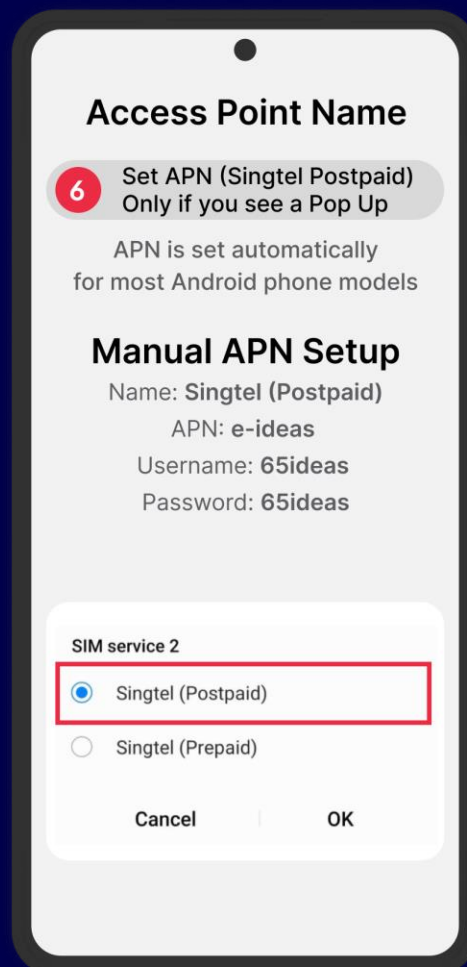

Android - How To Install eSIM

- It may sometimes take 5 - 10 minutes to connect to a new destination network for the first time
- Switch ON/OFF Airplane mode for 10 secs. Turn OFF Wi-Fi
- Still can't connect? Reboot your device or contact us via Eskimo LiveChat