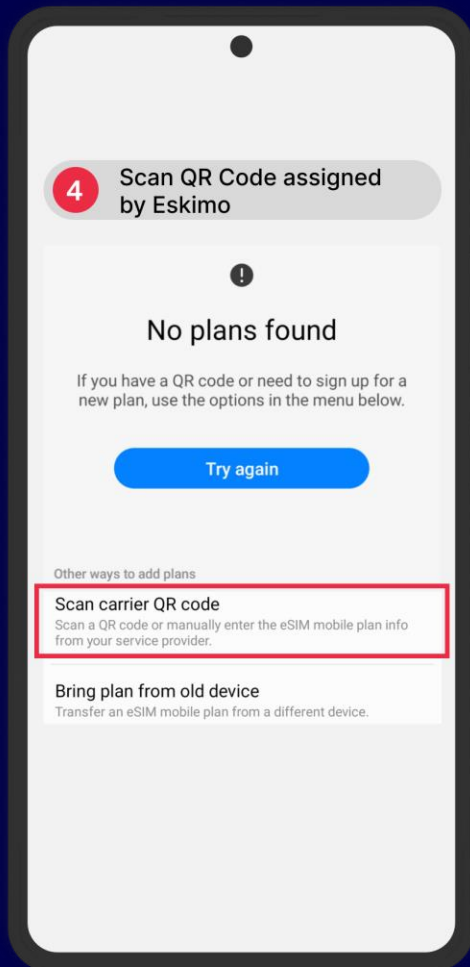

Android - How To Install eSIM

- It may sometimes take 5 - 10 minutes to connect to a new destination network for the first time
- Switch ON/OFF Airplane mode for 10 secs. Turn OFF Wi-Fi
- Still can't connect? Reboot your device or contact us via Eskimo LiveChat